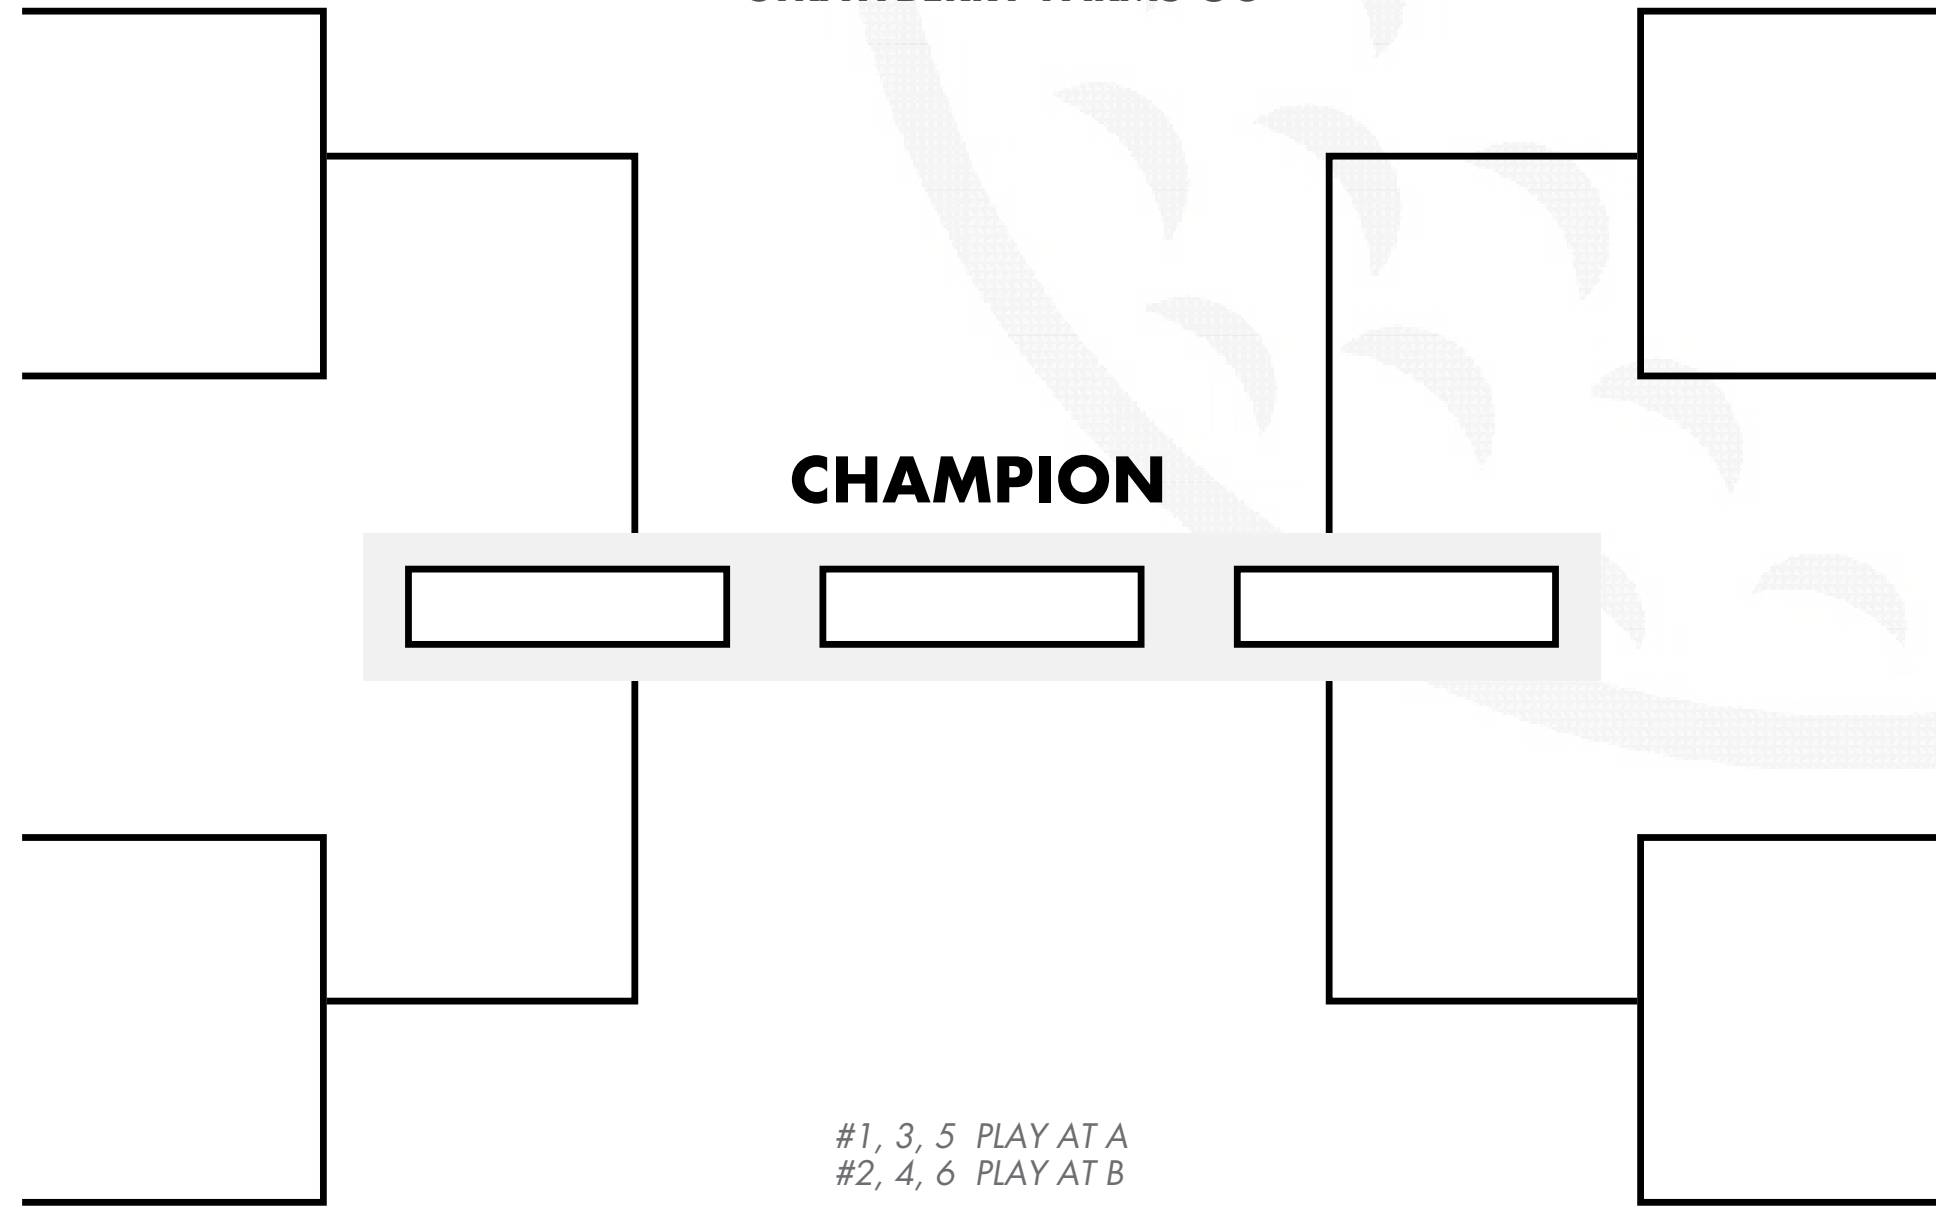

QUARTERFINAL
May 10

SEMIFINAL
May 17

CHAMPIONSHIP
May 26

SEMIFINAL
May 17

QUARTERFINAL
May 10

STRAWBERRY FARMS GC

CHAMPION

#1, 3, 5 PLAY AT A
#2, 4, 6 PLAY AT B