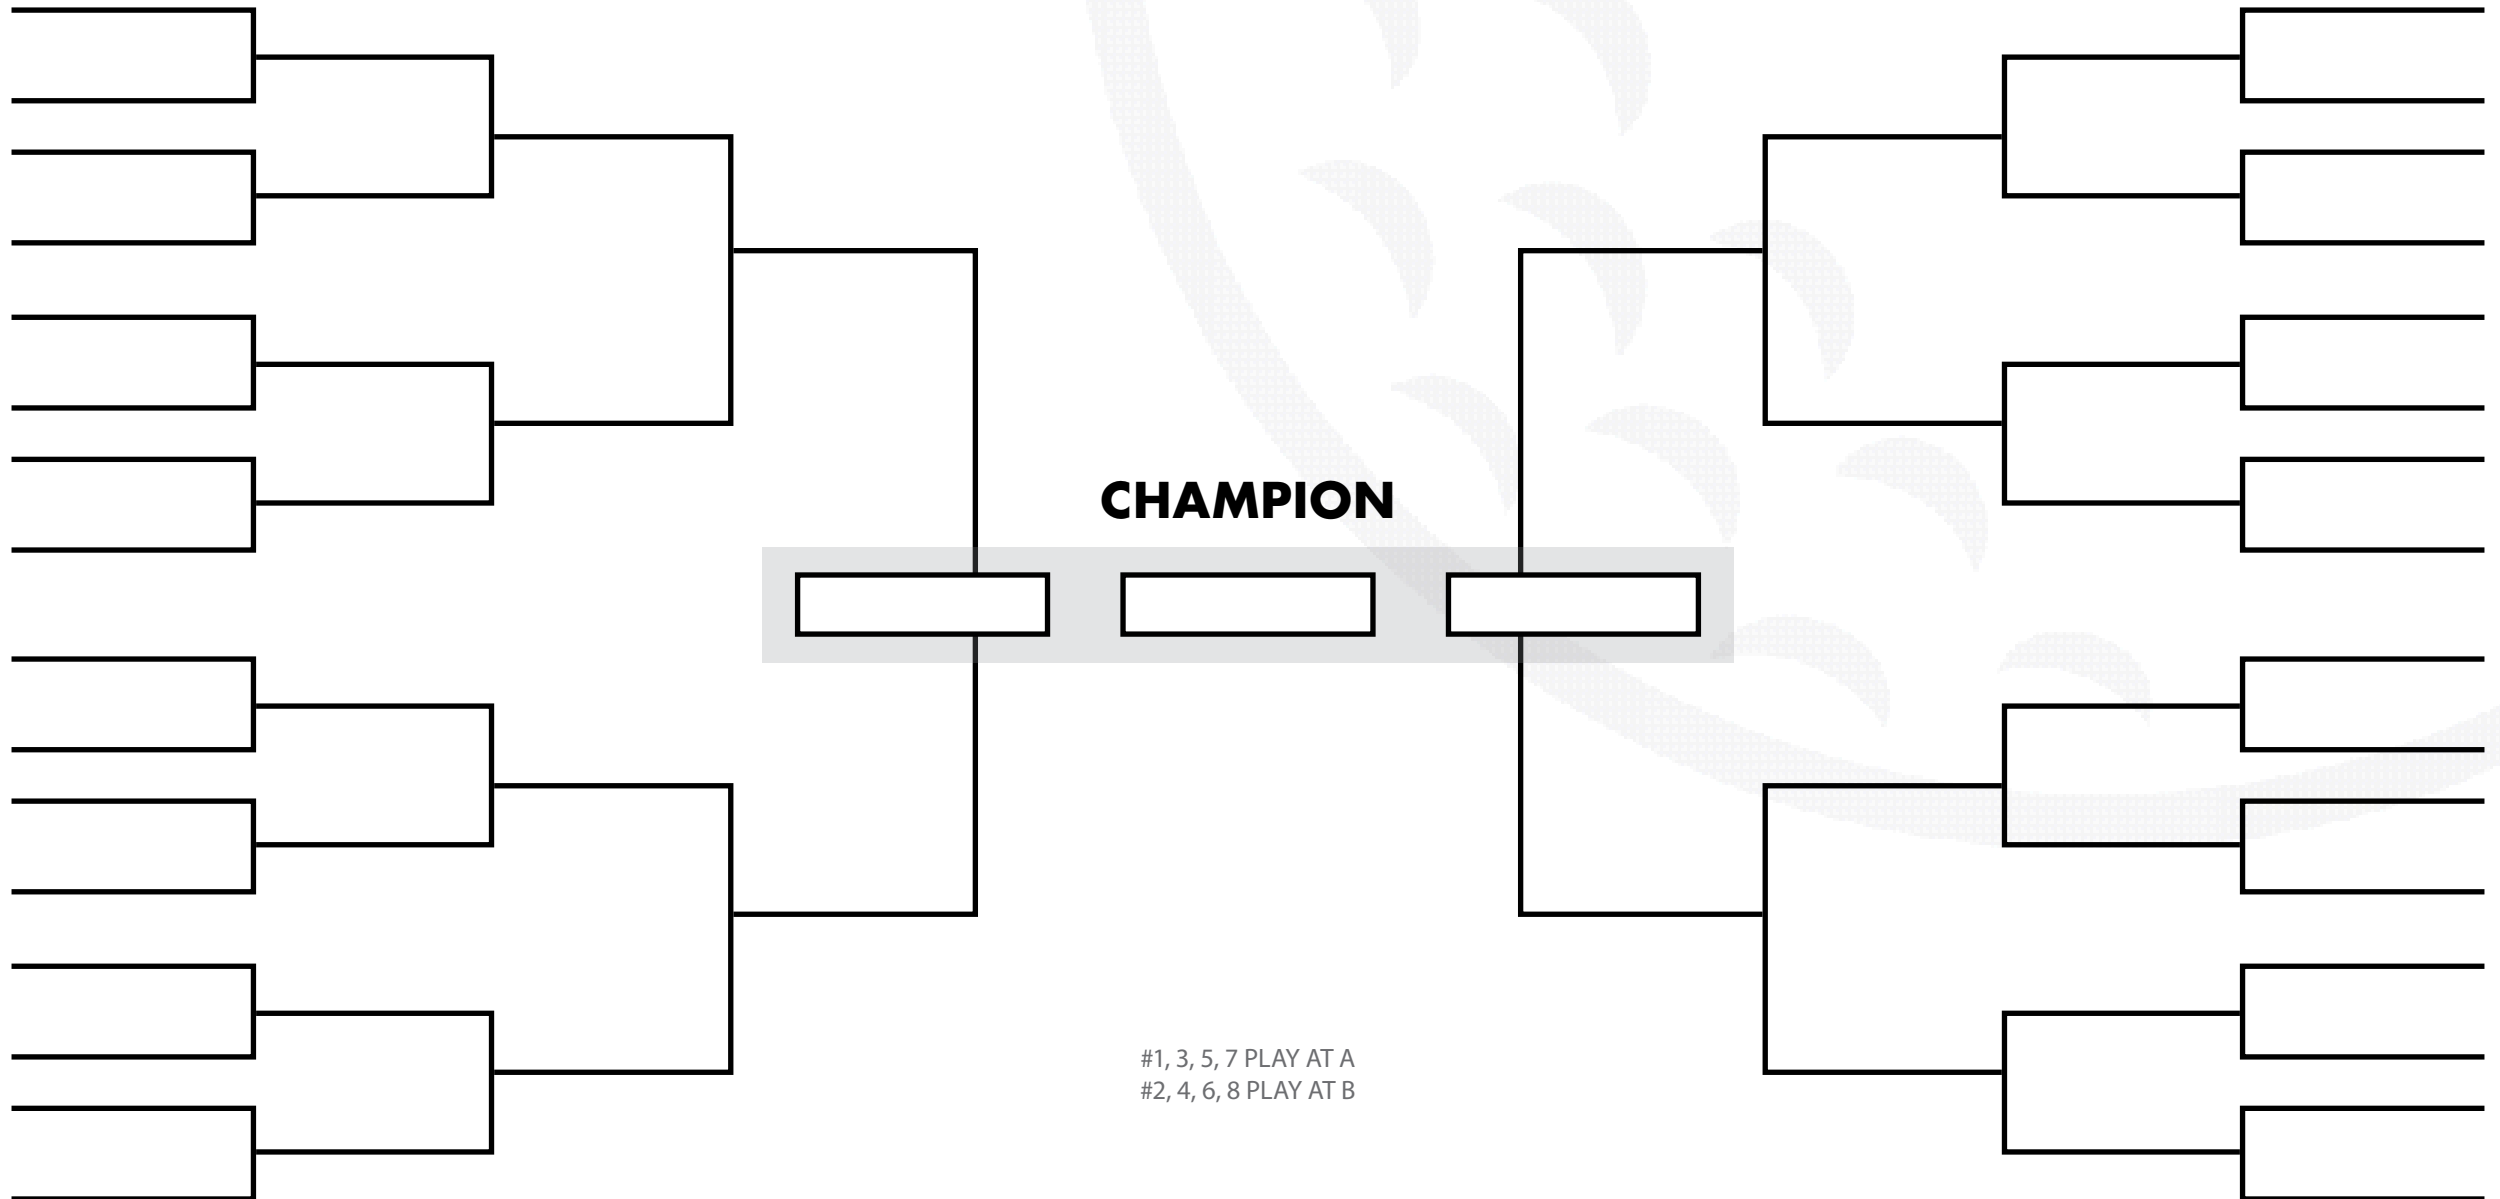

2026 SCGA BLUE TEAM PLAY CHAMPIONSHIP

ROUND OF 32

ROUND OF 16

QUARTERFINAL

SEMIFINAL

CHAMPIONSHIP

SEMIFINAL

QUARTERFINAL

ROUND OF 16

ROUND OF 32

2026 SCGA GRAY TEAM PLAY CHAMPIONSHIP

ROUND OF 32

ROUND OF 16

QUARTERFINAL

SEMIFINAL

CHAMPIONSHIP

SEMIFINAL

QUARTERFINAL

ROUND OF 16

ROUND OF 32